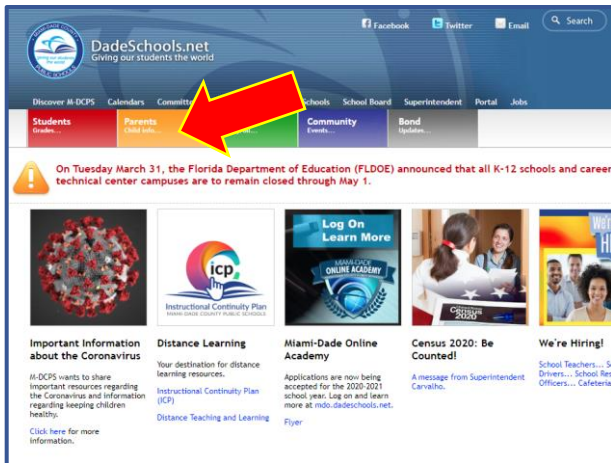

PARENT PORTAL NAVIGATION GUIDE

Logging onto the Parent Portal

1. Go to www.dadeschools.net and click on the Parents Tab

2. Click the [Login to Parent Portal Button](#)

3. Type in your Username (Parent Portal ID#) and Password

PARENT PORTAL NAVIGATION GUIDE

Navigating Parent Portal Resources

The screenshot shows the Parent Portal home page. A red box highlights the 'Apps | Services | Sites' menu item in the top navigation bar. Another red box highlights the 'View Grades & Attendance' button in the 'Electronic Gradebook' section. A third red box highlights the 'View Grades' button in the 'Registered Students' section. A fourth red box highlights the 'Report Card' link in the 'Parent News and Events' section.

Click here to access Apps/Services/Sites

This screenshot shows the 'Apps | Services | Sites' page. It features a grid of application icons with brief descriptions, such as 'Adult Ed. FOCUS Training', 'Alison', 'Axis360', 'Be a School Volunteer', 'College Bound', 'Computer Vision Syndrome', 'CPALMS', 'Duolingo', and 'Edmodo'. A red box highlights the top navigation bar and the main content area.

Click here to access current grades and attendance

This screenshot shows a student's grade and attendance summary. It includes sections for 'Upcoming Assignments' and 'CLASS REPORTS'. A red box highlights the top navigation bar and the main content area.